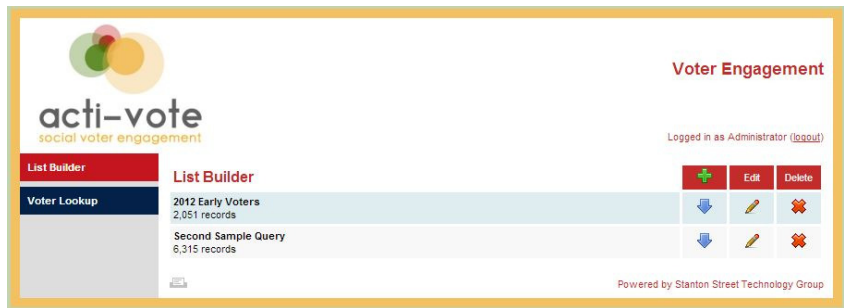

As the premier internet solutions company of the West Texas, Southern New Mexico, and Northern Mexico areas, Stanton Street has been fortunate enough to work with some of the most significant companies in the area. Over our twelve year history, we have built a multitude of sites for customers in a number of different industries.

Features:

Acti-Vote's List Builder is a web-based tool that allows campaigns and organizations to create, manage and download custom voter lists. There's no need to install propriety software, simply log in from any computer with an Internet connection to manage your lists. Voter information is derived directly from the El Paso County elections database. List Builder allows users to create, manage and download custom mailing and walk lists based on: