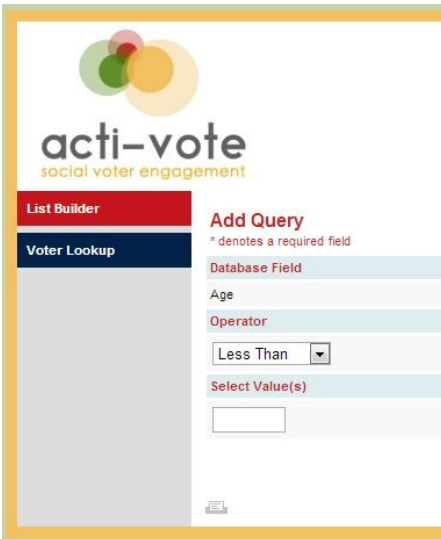

Features:

Acti-Vote's List Builder is a web-based tool that allows campaigns and organizations to create, manage and download custom voter lists. There's no need to install propriety software, simply log in from any computer with an Internet connection to manage your lists. Voter information is derived directly from the El Paso County elections database. List Builder allows users to create, manage and download custom mailing and walk lists based on:

Demographic Data

Learn more about your voter demographics such as age, sex or location utilizing the information for strategic messaging.

Voter History Records

(primary, non-primary elections)

Find out more about a voter's lifetime and recent participation, party affiliations and early voting records.

Database Field
2012 Primary

Vote Type
Absentee
Early
Election Day
Did Not Vote

Political Party
Any

Acti-Vote List Builder Query Sample

Acti-Vote List Builder Mailing List Download Sample

Plans:

There is a List Builder option available for every type of political or issue-based campaign. Both options below offer the following features for data within the selected race: